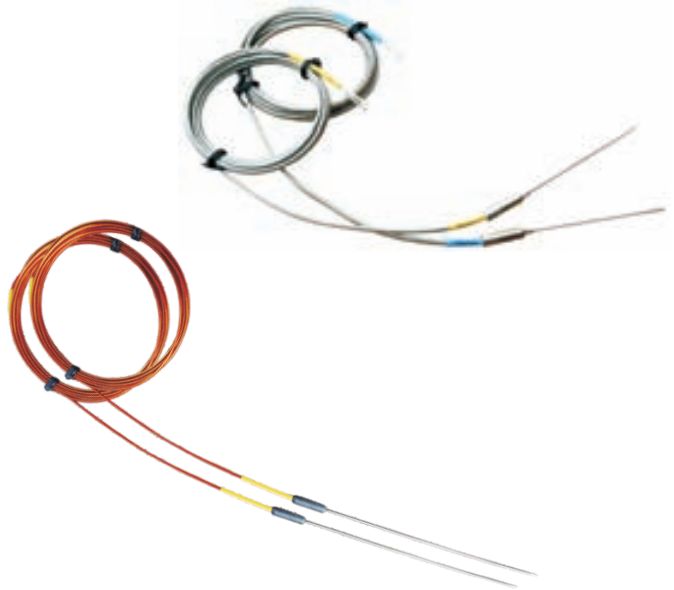

THCG Heater

- 铜套式加热器
- 发热丝缠绕于铜管上
- 热分布均匀，升温迅速
- Heater with the copper sleeve
- The heater was inserted on the copper sleeve
- Evenly heat distribution, rapid heating up

TUBE Heater

- 弹簧式加热器, 长度可按需制作
- 升温迅速, 维护方便
- 独立及备用型多种规格可选
- The coil spring type heater, the length can be customized
- Quickly heating up, and easy maintenance
- Interchangeable spare parts design

THMC Heater

- 多段式加热设计
- 热阻整体温度更平稳、均匀
- 超长设计
- Multi-stage heater
- The high performance of the heat balance
- The heater can be made as longer as the requested

Thermocouple
感温线

针式感温线

- 探针式结构
- 温度控制精度高
- K\J型可选
- 稳定性高
- Probe design
- High precision scan the temperature
- K\J type options
- High stability

T型感温线

- 探针式结构
- 控温精度高
- 稳定性好
- Probe design
- High precision scan the temperature
- Superior stability